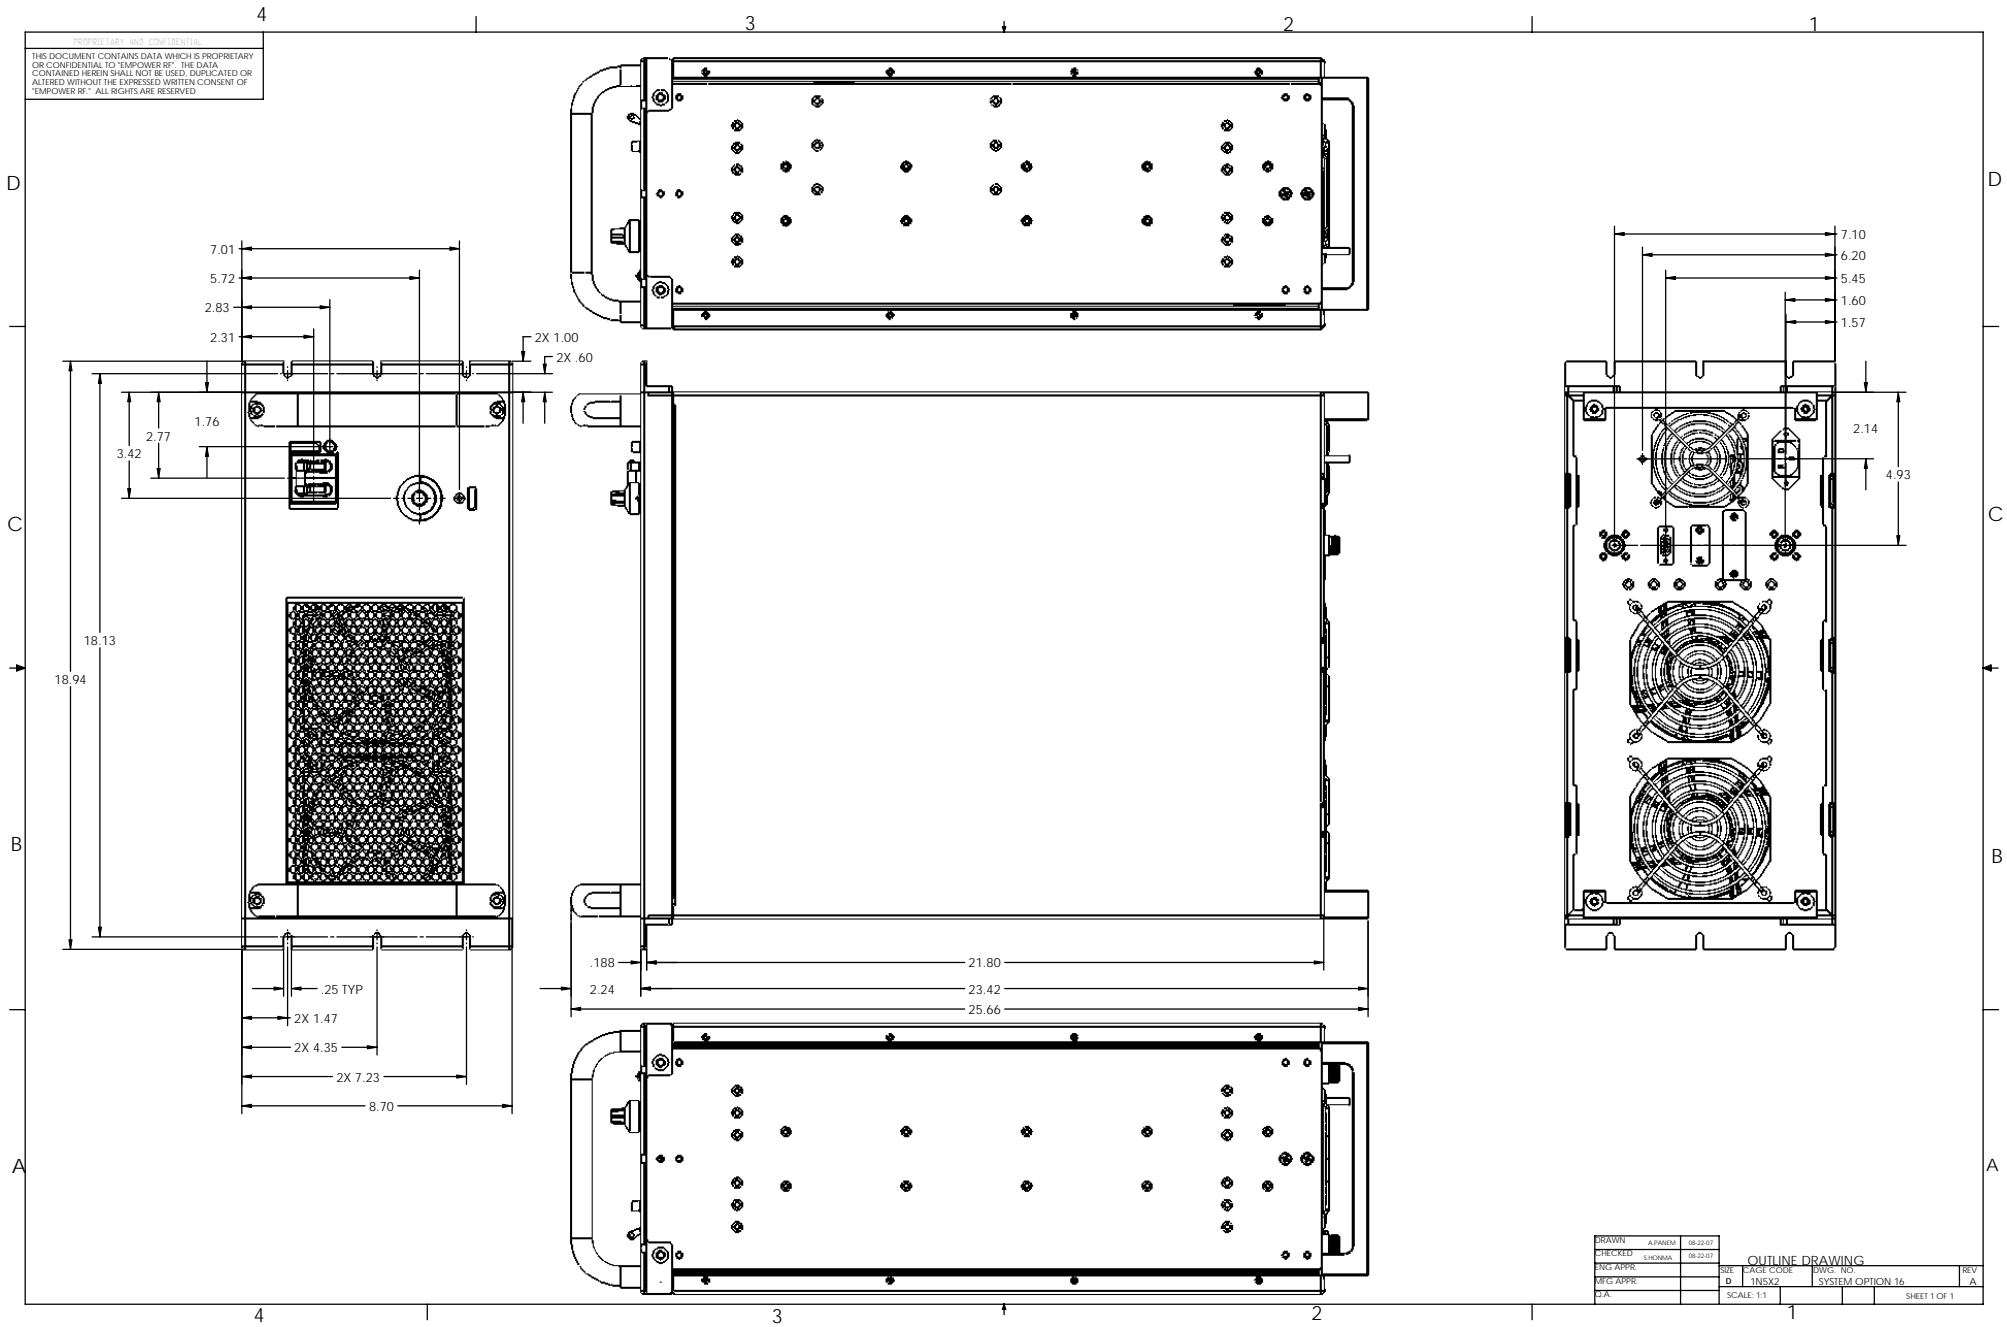

DRAWN	AFWEM	08-22-07	OUTLINE DRAWING			REV
CHECKED	SHONMA	08-22-07				A
ENG APPR			SIZE	PAGE CODE	DWG. NO.	
ENG APPR			D	INDEX2	SYSTEM OPTION 16	
27A			SCALE: 1:1			SHEET 1 OF 1