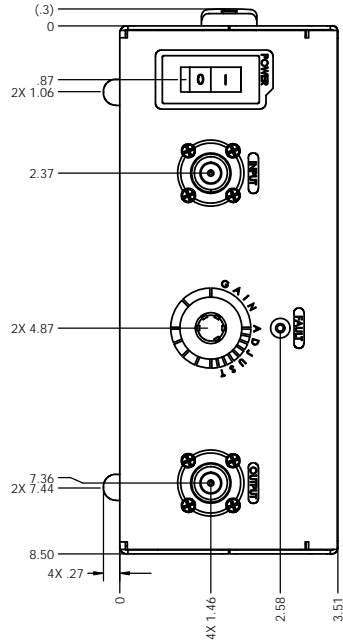

DRAWN	SH	9/25/07			
CHECKED					
ENG APPR			SIZE	PAGE CODE	DWG. NO.
DES APPR			D	1	1
DATE			SCALE: 1:2	WEIGHT	SYSTEM OPTION 01
					REV
					1
					SHEET 3 OF 5

OUTLINE