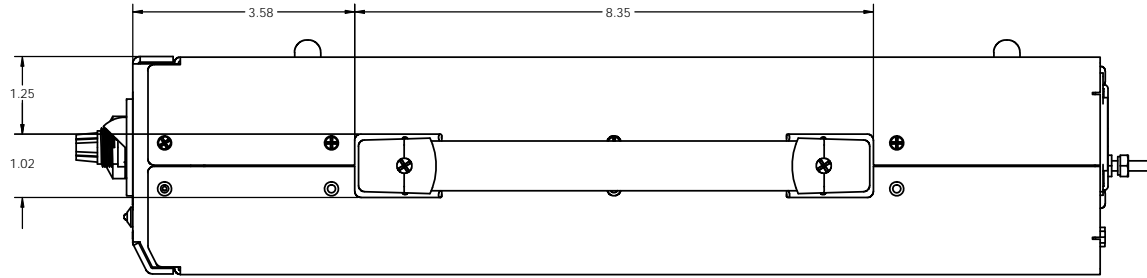

DRAWN	SH	9/25/07			
CHECKED					
ENG APPR			SIZE	PAGE CODE	DWG. NO.
DES APPR			D	1	1
DATE			SCALE: 1:2	WEIGHT	SYSTEM OPTION 01
					REV
					1
					SHEET 3 OF 5

OUTLINE