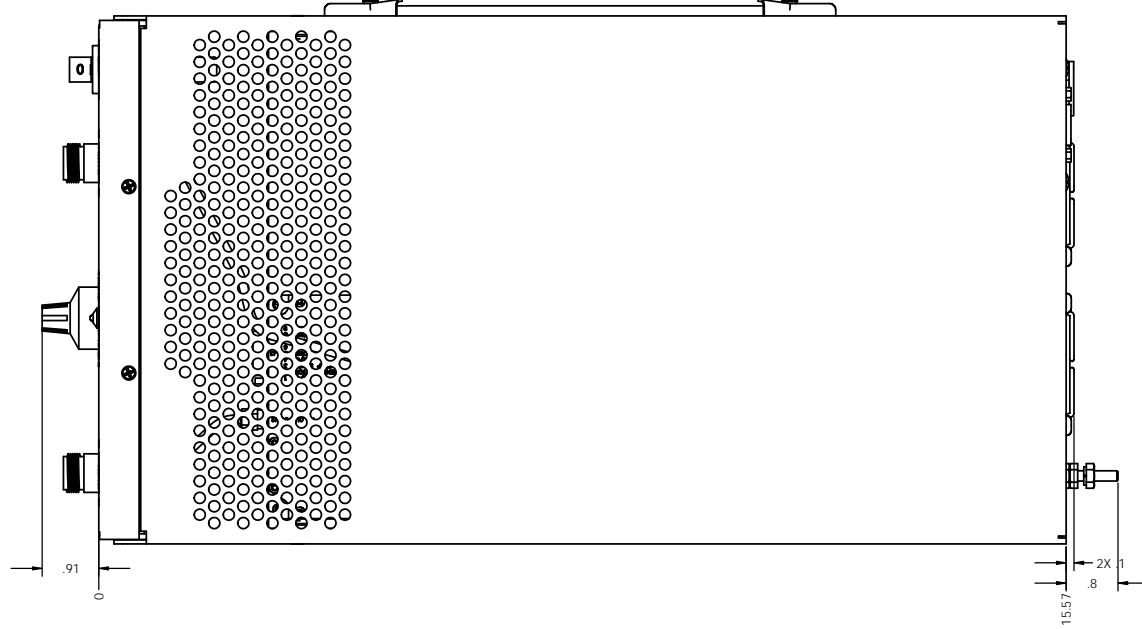

DRAWN	SH	9/25/07			
CHECKED					
ENG APPR			SIZE	PAGE CODE	DWG. NO.
DES APPR			D	1	1
DATE			SCALE: 1:2	WEIGHT	SYSTEM OPTION 01
					REV
					1
					SHEET 3 OF 5

OUTLINE