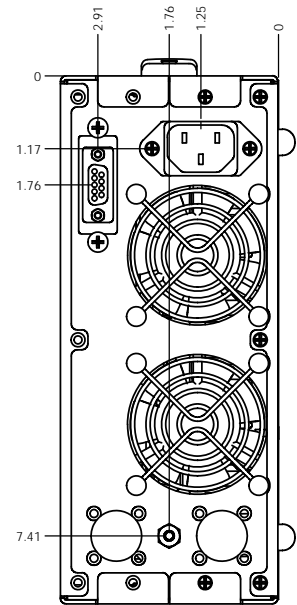

DRAWN	SH	9/25/07			
CHECKED					
ENG APPR			SIZE	PAGE CODE	DWG. NO.
DES APPR			D	1	1
DATE			SCALE: 1:2	WEIGHT	SYSTEM OPTION 01
					REV
					1
					SHEET 3 OF 5

OUTLINE