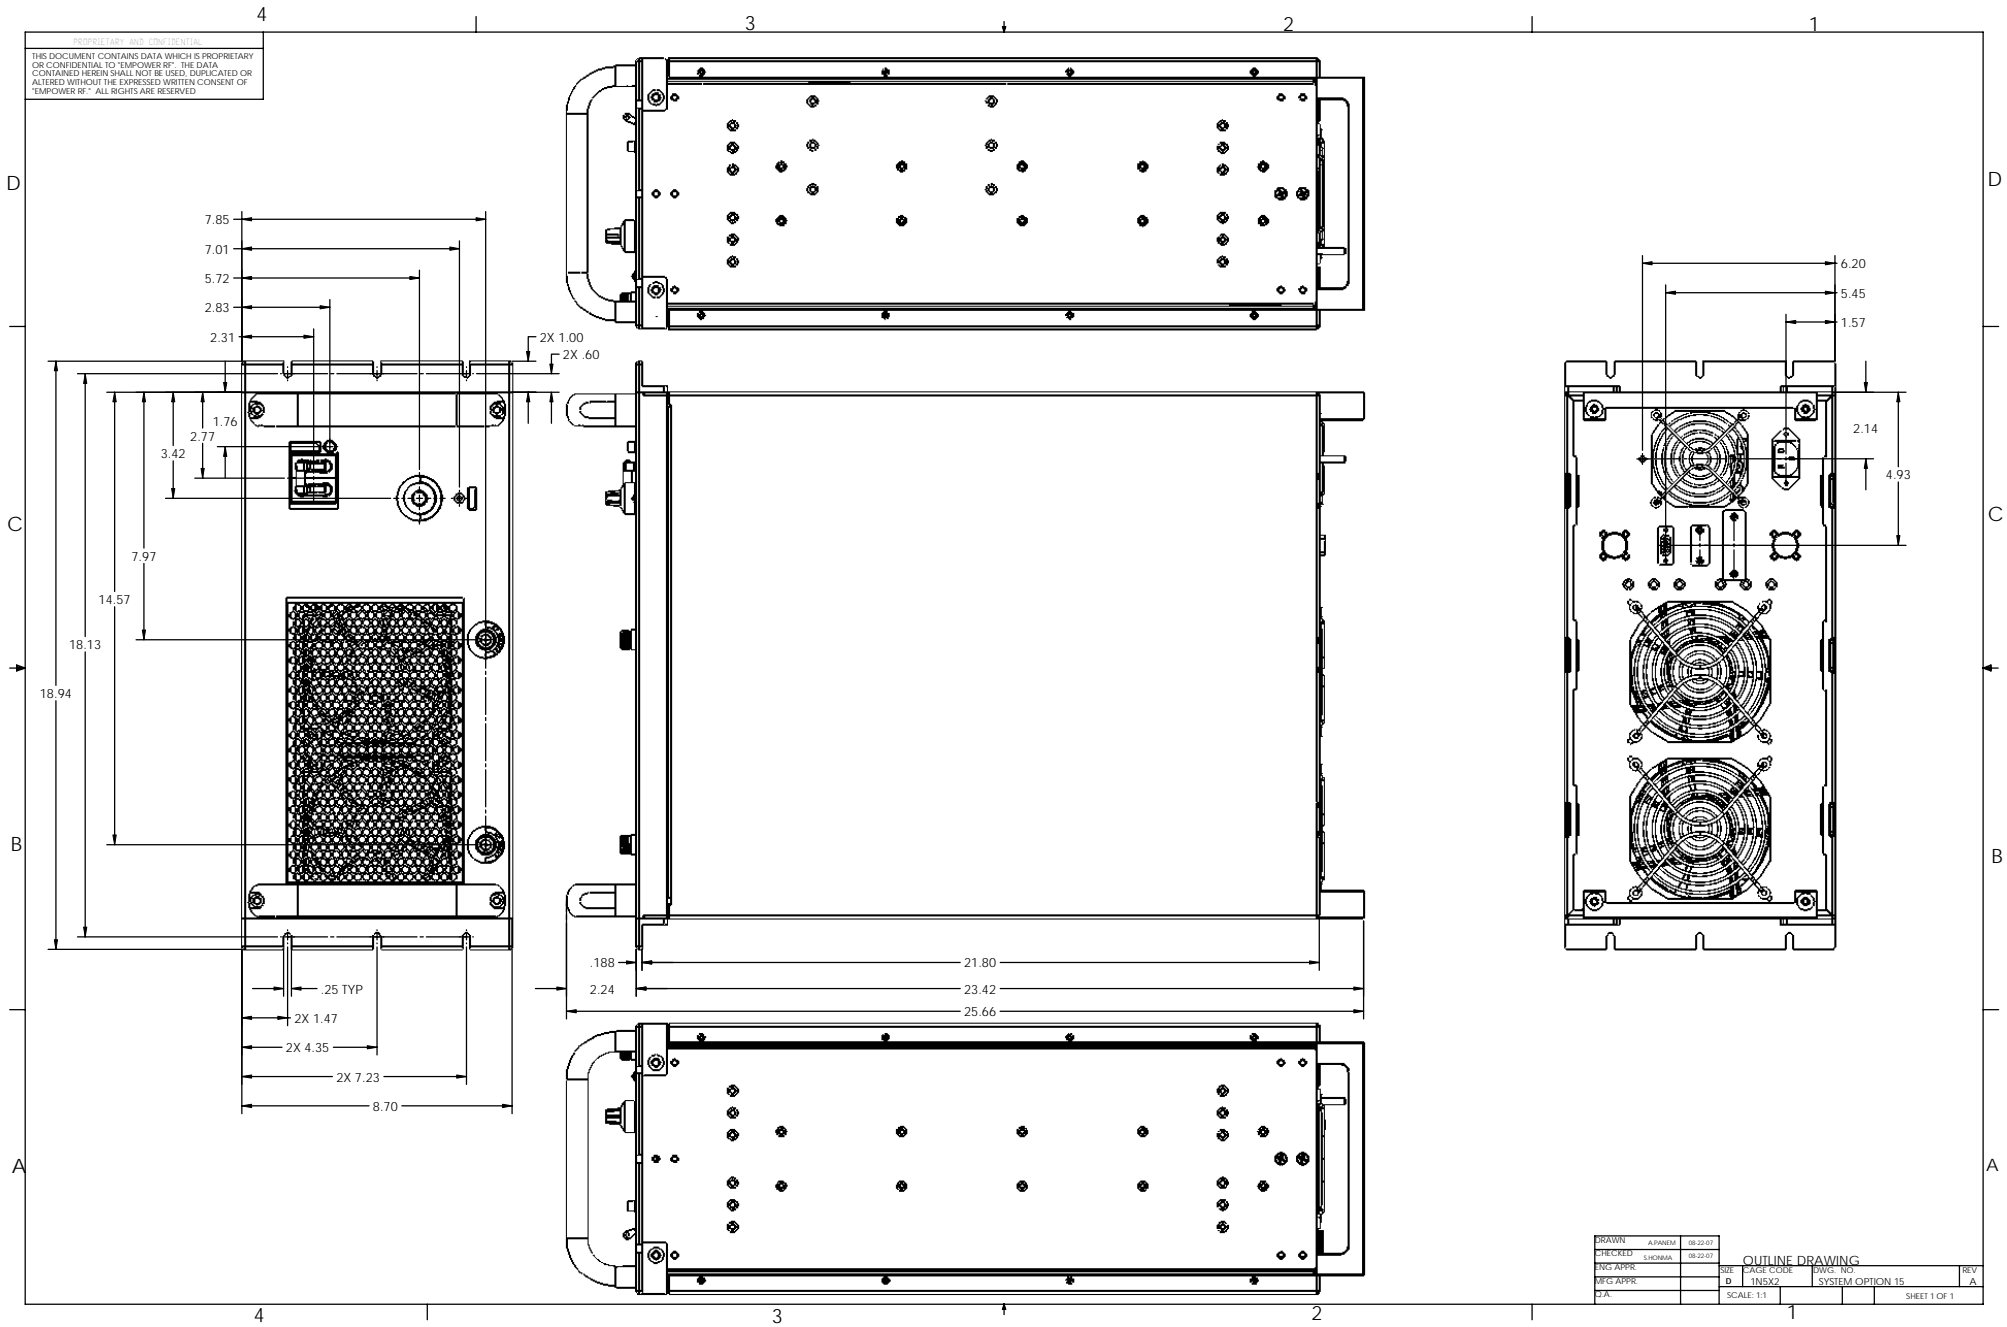

DRAWN	AFWEM	08-22-07	OUTLINE DRAWING		REV
CHECKED	SHONMA	08-22-07	DWG. NO.	SYSTEM OPTION 15	A
ENG APPR			SHEET	1	
DES APPR			SCALE	1:1	SHEET 1 OF 1