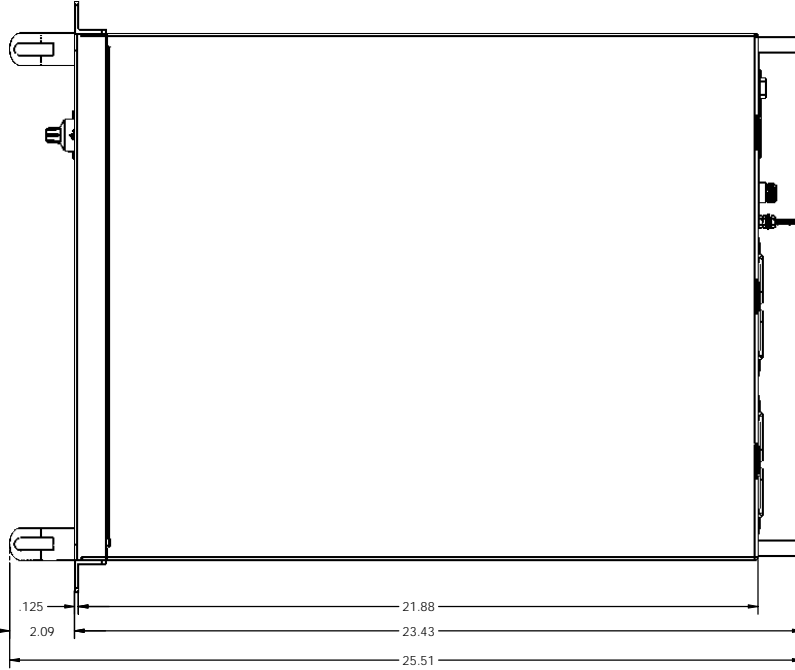

D
C
B
A

3

2

1

D
C
B
A

DRAWN	AFWEM	08.22.07	OUTLINE DRAWING			REV
CHECKED	SHONMA	08.22.07	SIZE	PAGE CODE	DWG. NO.	A
ENG APPR			D	INDEX	SYSTEM OPTION 08	
ENG APPR			SCALE: 1:1			SHEET 1 OF 1

4

3

2

1