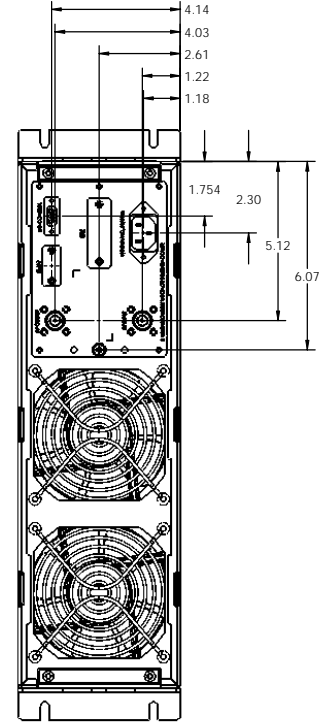

D
C
B
A

3

2

1

D
C
B
A

DRAWN	AFWEM	08.22.07	OUTLINE DRAWING			REV
CHECKED	SHONMA	08.22.07	SIZE	PAGE CODE	DWG. NO.	A
ENG APPR			D	INDEX	SYSTEM OPTION 08	
ENG APPR			SCALE: 1:1			SHEET 1 OF 1

4

3

2

1