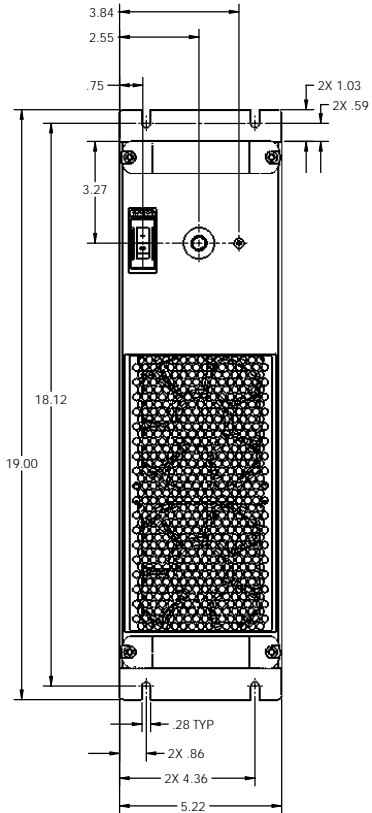

D
C
B
A

3

2

1

D
C
B
A

DRAWN	AFWEM	08.22.07	OUTLINE DRAWING			REV
CHECKED	SHONMA	08.22.07	SIZE	PAGE CODE	DWG. NO.	A
ENG APPR			D	INDEX	SYSTEM OPTION 08	
ENG APPR			SCALE: 1:1			SHEET 1 OF 1

4

3

2

1